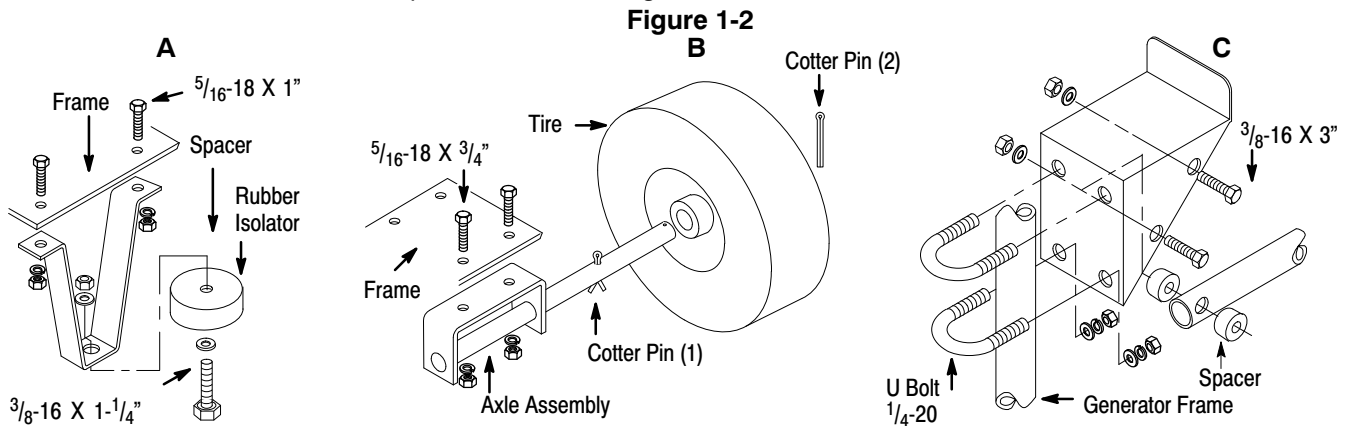

**Figure 1-1 Kit Components**

3. Assemble the Stationary Legs and mount one to each side of the Generator frame as shown in Figure 1-2A. Two legs must be assembled and mounted.
- Note: The Stationary Legs should be mounted on the Generator End for all portable generators except the PC90VE. For the PC90VE, Assemble the Stationary Legs on the Engine End.
- a. Attach one Rubber Isolator (RM1088A00) to each Stationary Leg. Use a  $\frac{3}{8}$ -16 X 1- $\frac{1}{4}$ " bolt, 2 flat washers and nyloc nut, Figure 1-2.
  - b. Attach the Stationary Leg to the generator frame. Use two  $\frac{5}{16}$ -18 X 1" bolt, lock washer and nut.

- a. Mount one axle to each side of the Generator frame as shown in Figure 1-2B. Use  $\frac{5}{16}$ -18 X  $\frac{3}{4}$ " bolt, lock washer and nut.
- b. Insert cotter pin (1) in the hole closest to frame, bend the end of pin slightly to prevent it from falling out.
- c. Slide the tire onto the axle.
- d. Insert cotter pin (2) in the hole at outer edge of axle, bend the end of pin slightly to prevent it from falling out. Two axles must be assembled and secured to frame.