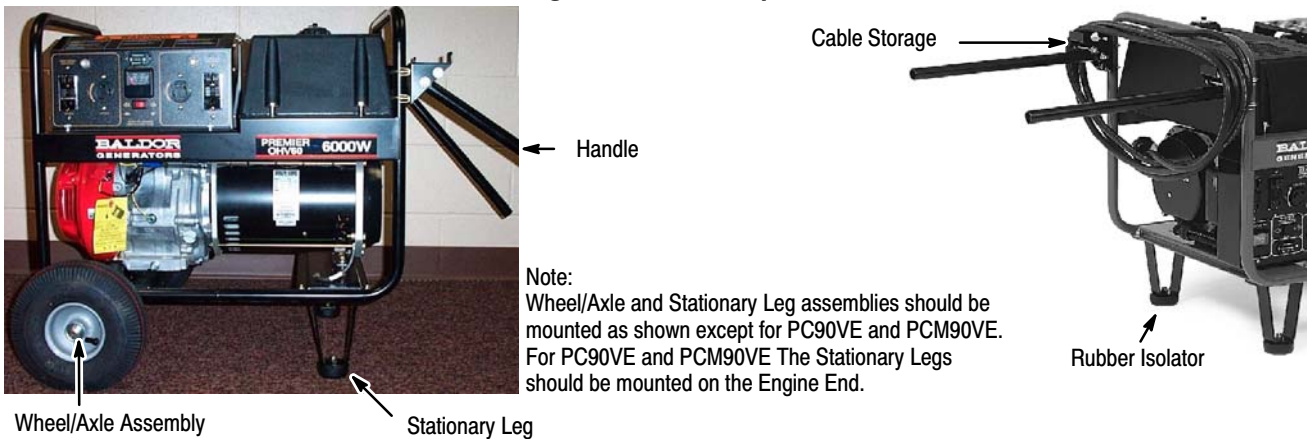

1. If Dolly Kit is for a generator with a 16-18 HP Briggs and Stratton engine, a spark deflector (Baldor #EA0035A00) must be mounted over the screen-type arrester on the muffler to redirect sparks and heat away from the tire. (For models OHV85E, PC90VE, and PCM90VE). Contact Baldor if this part was not included in your Dolly Kit.
2. Raise and securely support both ends of generator set so it is 8" from floor.

**Figure 1-1 Kit Components**

3. Assemble the Stationary Legs and mount one to each side of the Generator frame as shown in Figure 1-2A. Two legs must be assembled and mounted.
- Note: The Stationary Legs should be mounted on the Generator End for all portable generators except the PC90VE. For the PC90VE, Assemble the Stationary Legs on the Engine End.
- a. Attach one Rubber Isolator (RM1088A00) to each Stationary Leg. Use a  $\frac{3}{8}$ -16 X 1- $\frac{1}{4}$ " bolt, 2 flat washers and nyloc nut, Figure 1-2.
  - b. Attach the Stationary Leg to the generator frame. Use two  $\frac{5}{16}$ -18 X 1" bolt, lock washer and nut.